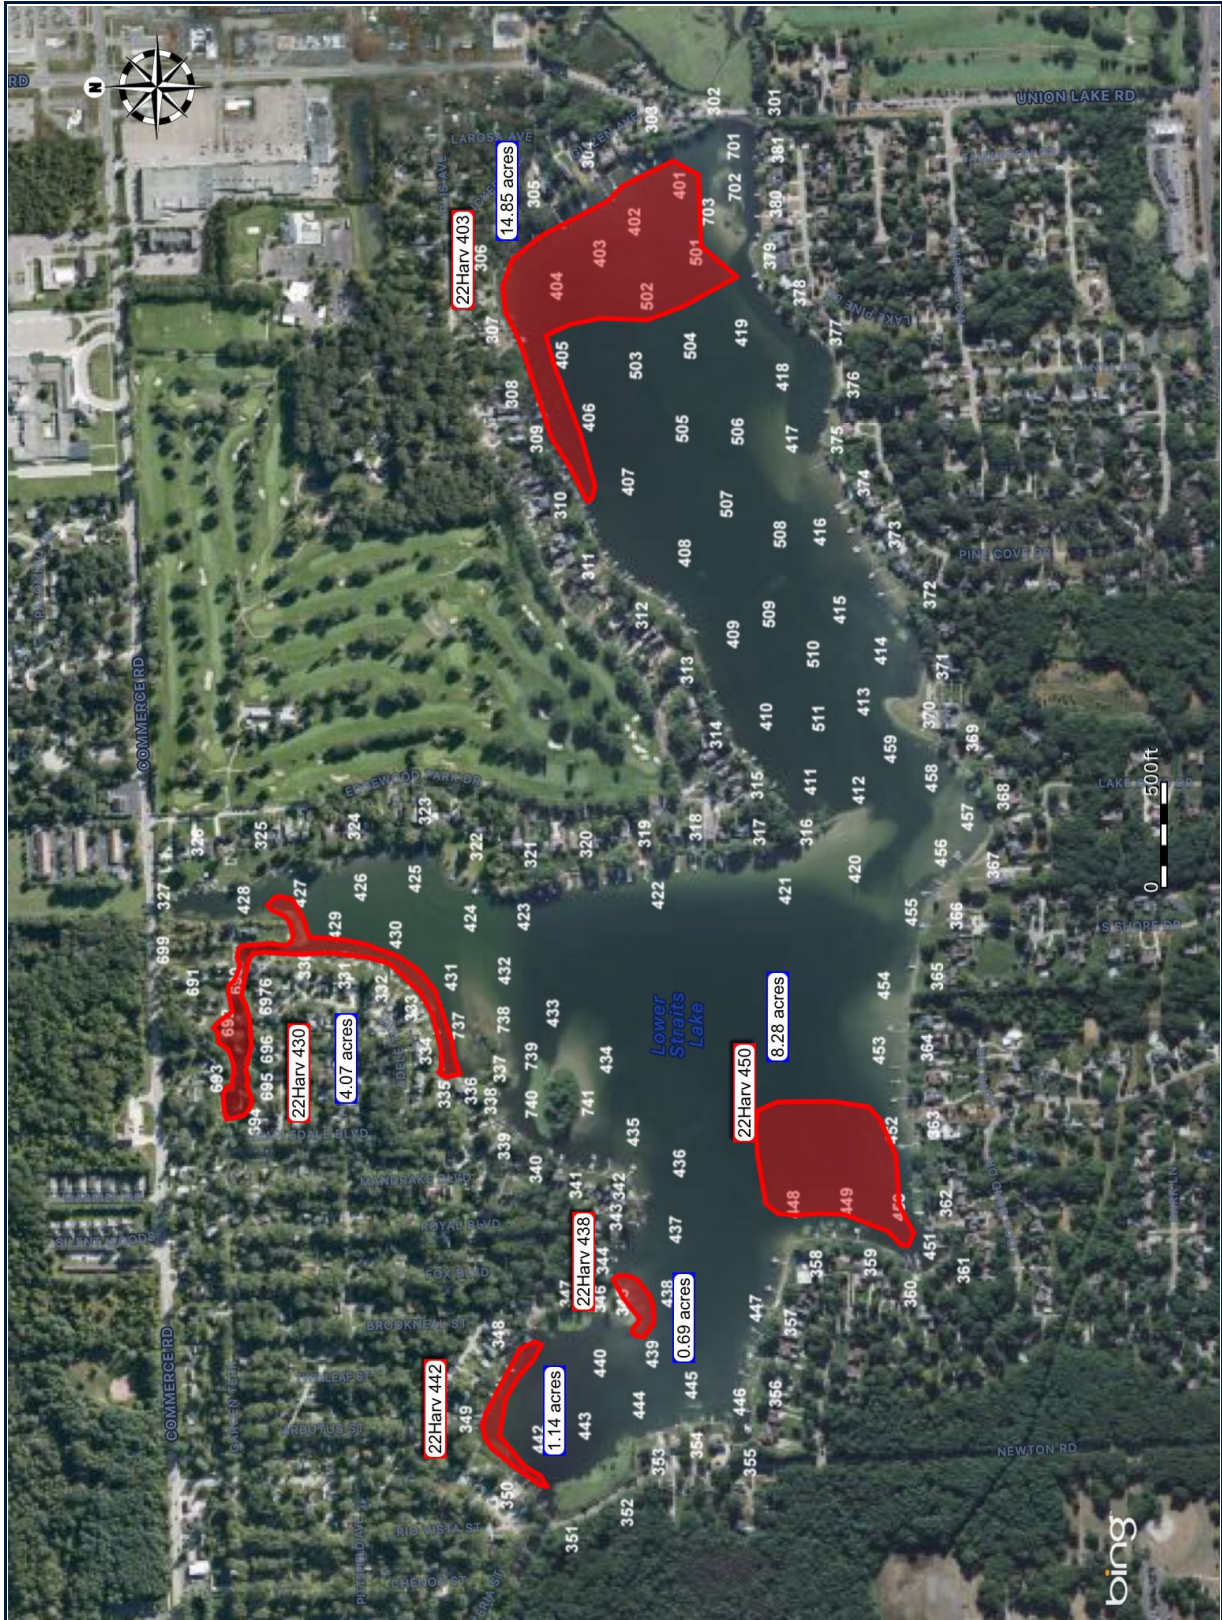

# 22Harv LwrSts v1

Generated by Measure Map Pro on May 16, 2022 at 3:33:55 PM

PerimetroKey: 2.86 mi

Area: 29.03 acres

## Map points:: 22Harv LwrSts v1

---

Polygon: 22Harv 403

Area: 14.85 acres

Polygon: 22Harv 450

Area: 8.28 acres

Polygon: 22Harv 438

Area: 0.69 acres

Polygon: 22Harv 442

Area: 1.14 acres

Polygon: 22Harv 430

Area: 4.07 acres