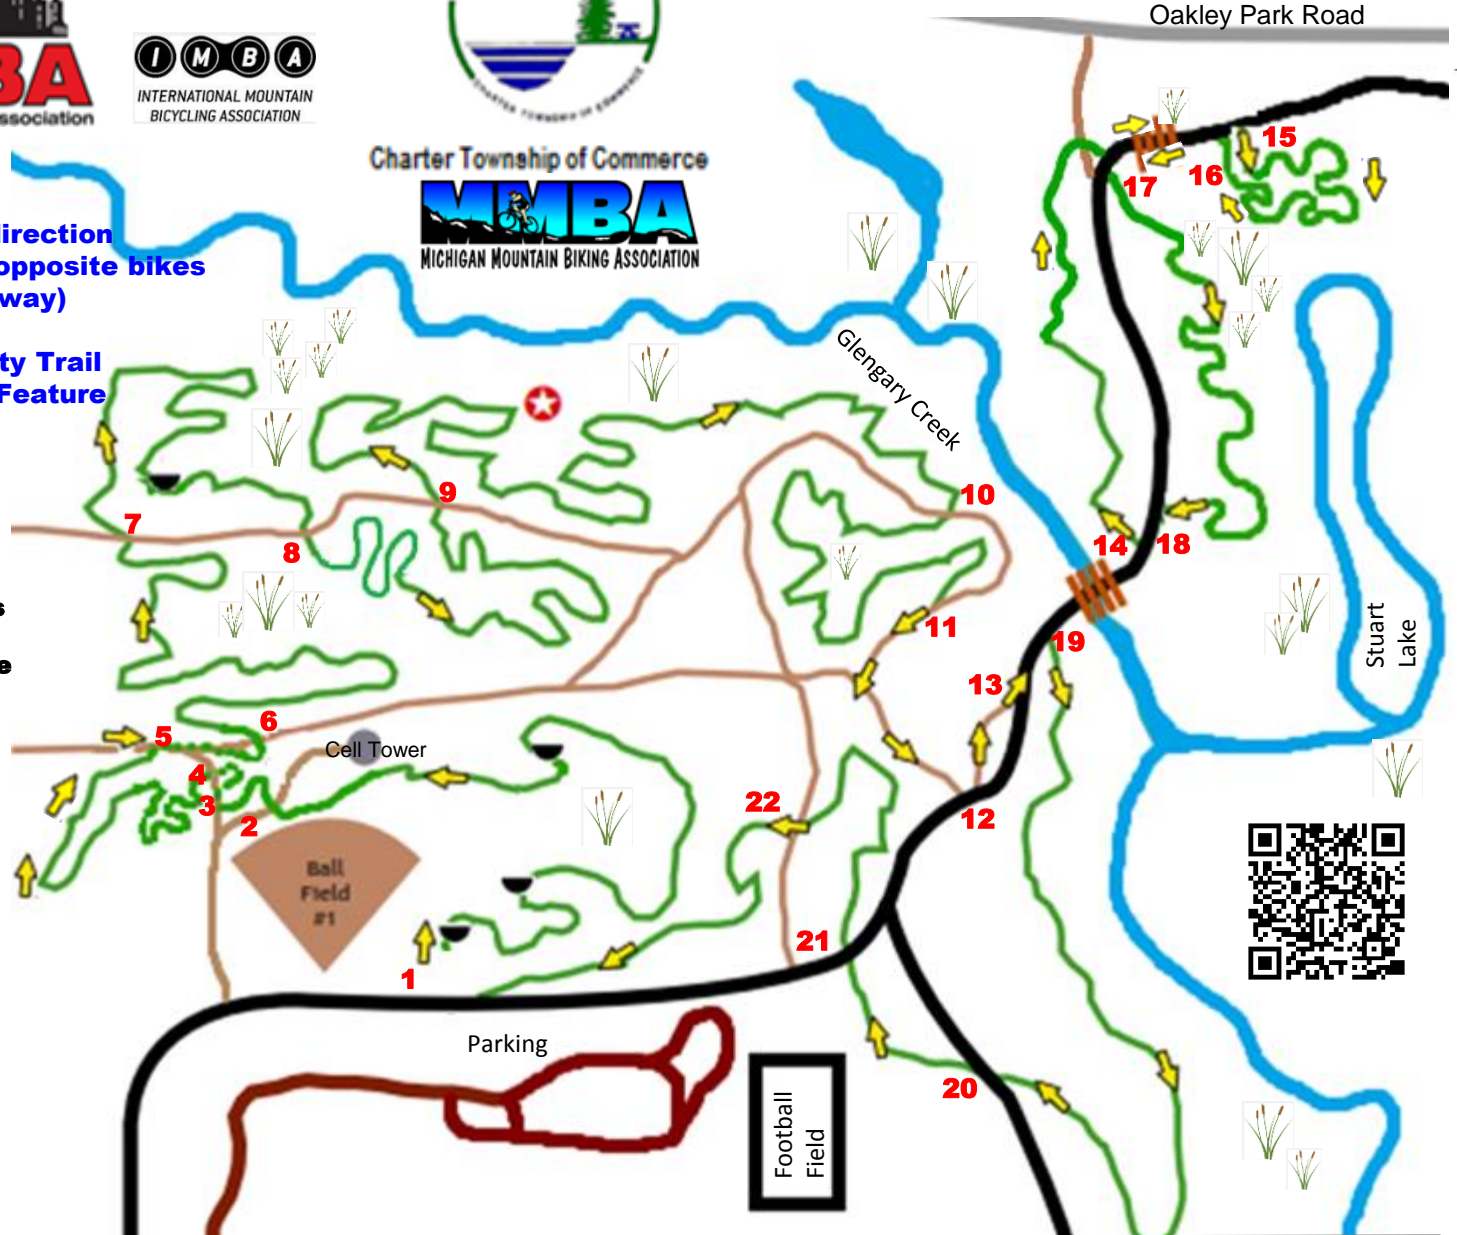

Hickory Glen Park – Mountain Bike & Hike Trail

- 1** Trailhead
- Single-track**
- Mountain Bike direction**
- Hiker direction opposite bikes**
- Two-track (two-way)**
- 1 - 23 Intersections**
- Lakes Community Trail**
- Technical Trail Feature**
- Ride-able bowl**

Trail Sections

- 1** Todd's Way
- 2-3** Log Cabin
- 4** Kevin's Twisties
- 5** Cell Tower
- 6** The Original Mile
- 7** Red House
- 8** Hairpin Alley
- 9** Spincycle
- 10** Stolen Bridge
- 11-12** Head East
- 13** West Bridge
- 14** K2 Ledge
- 15** Disney
- 16** East Bridge
- 17** 2005 Trailschool
- 18** West Bridge
- 19** Party Store
- 20** Pete's Field
- 21** Par 3
- 22** Trenches

Trail Length ~ 6 miles

Report all un-authorized motor vehicles to the Oakland County Sheriff at 248-858-4950. In case of emergency call 911.