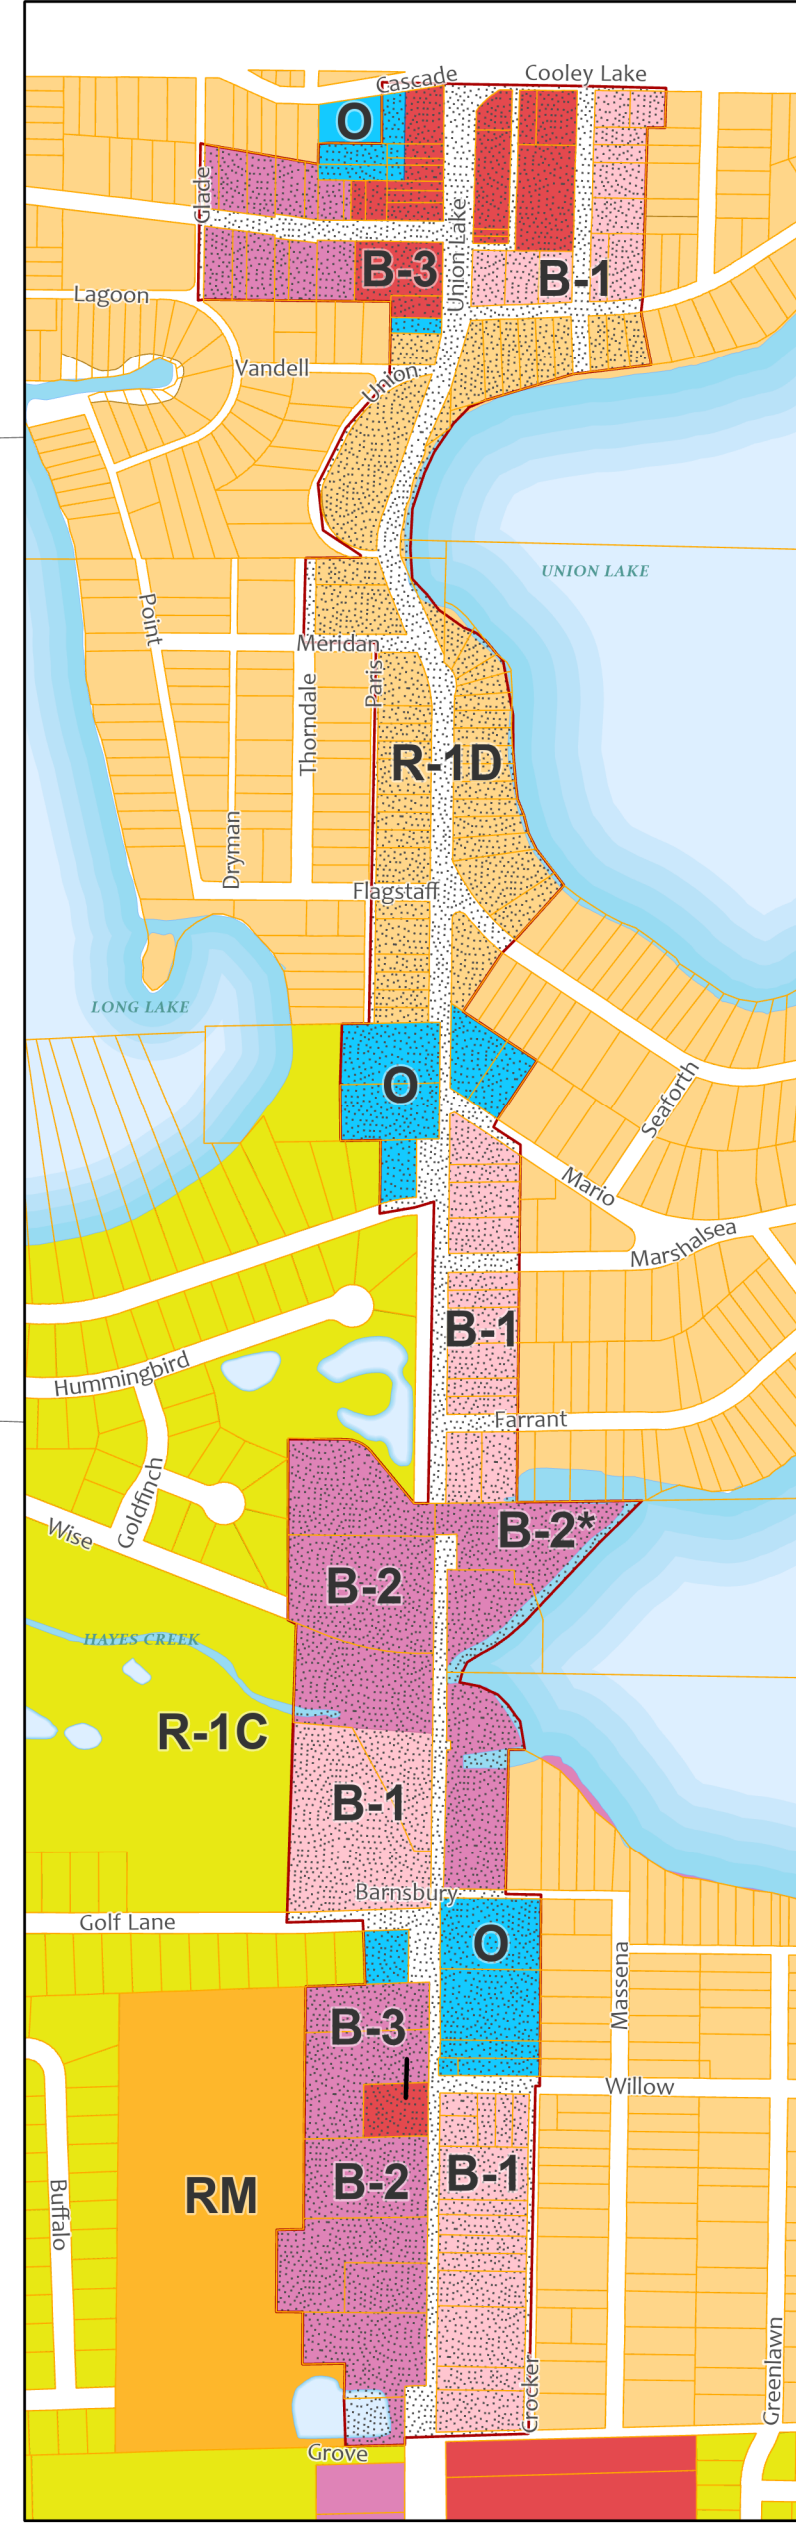

Union Lake Road Overlay Detail