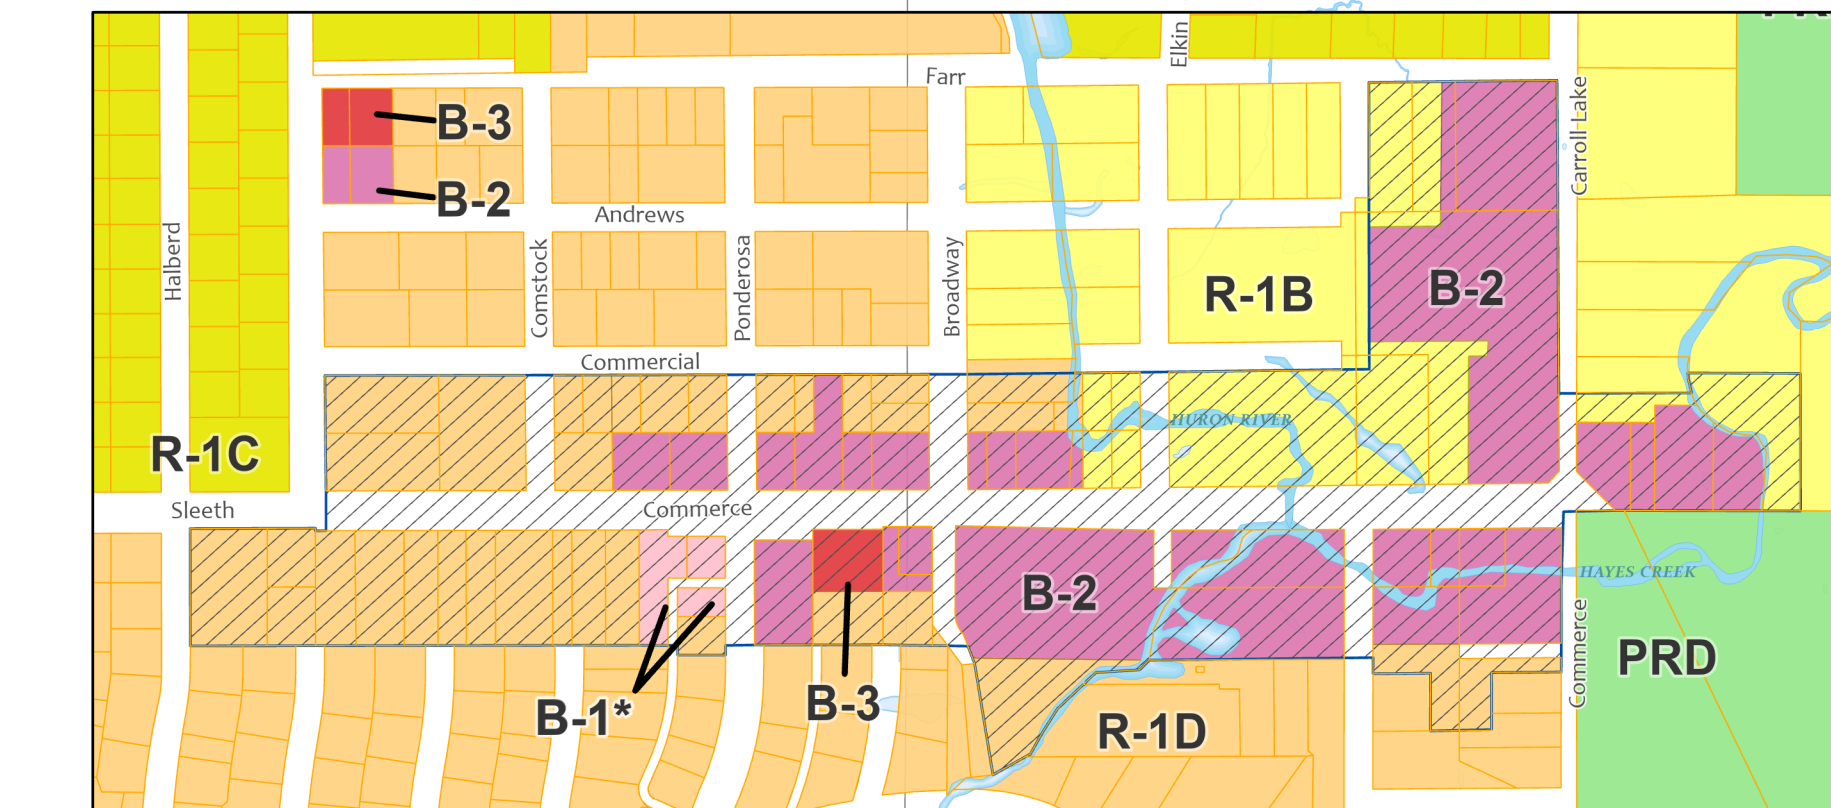

Commerce Village Overlay Detail