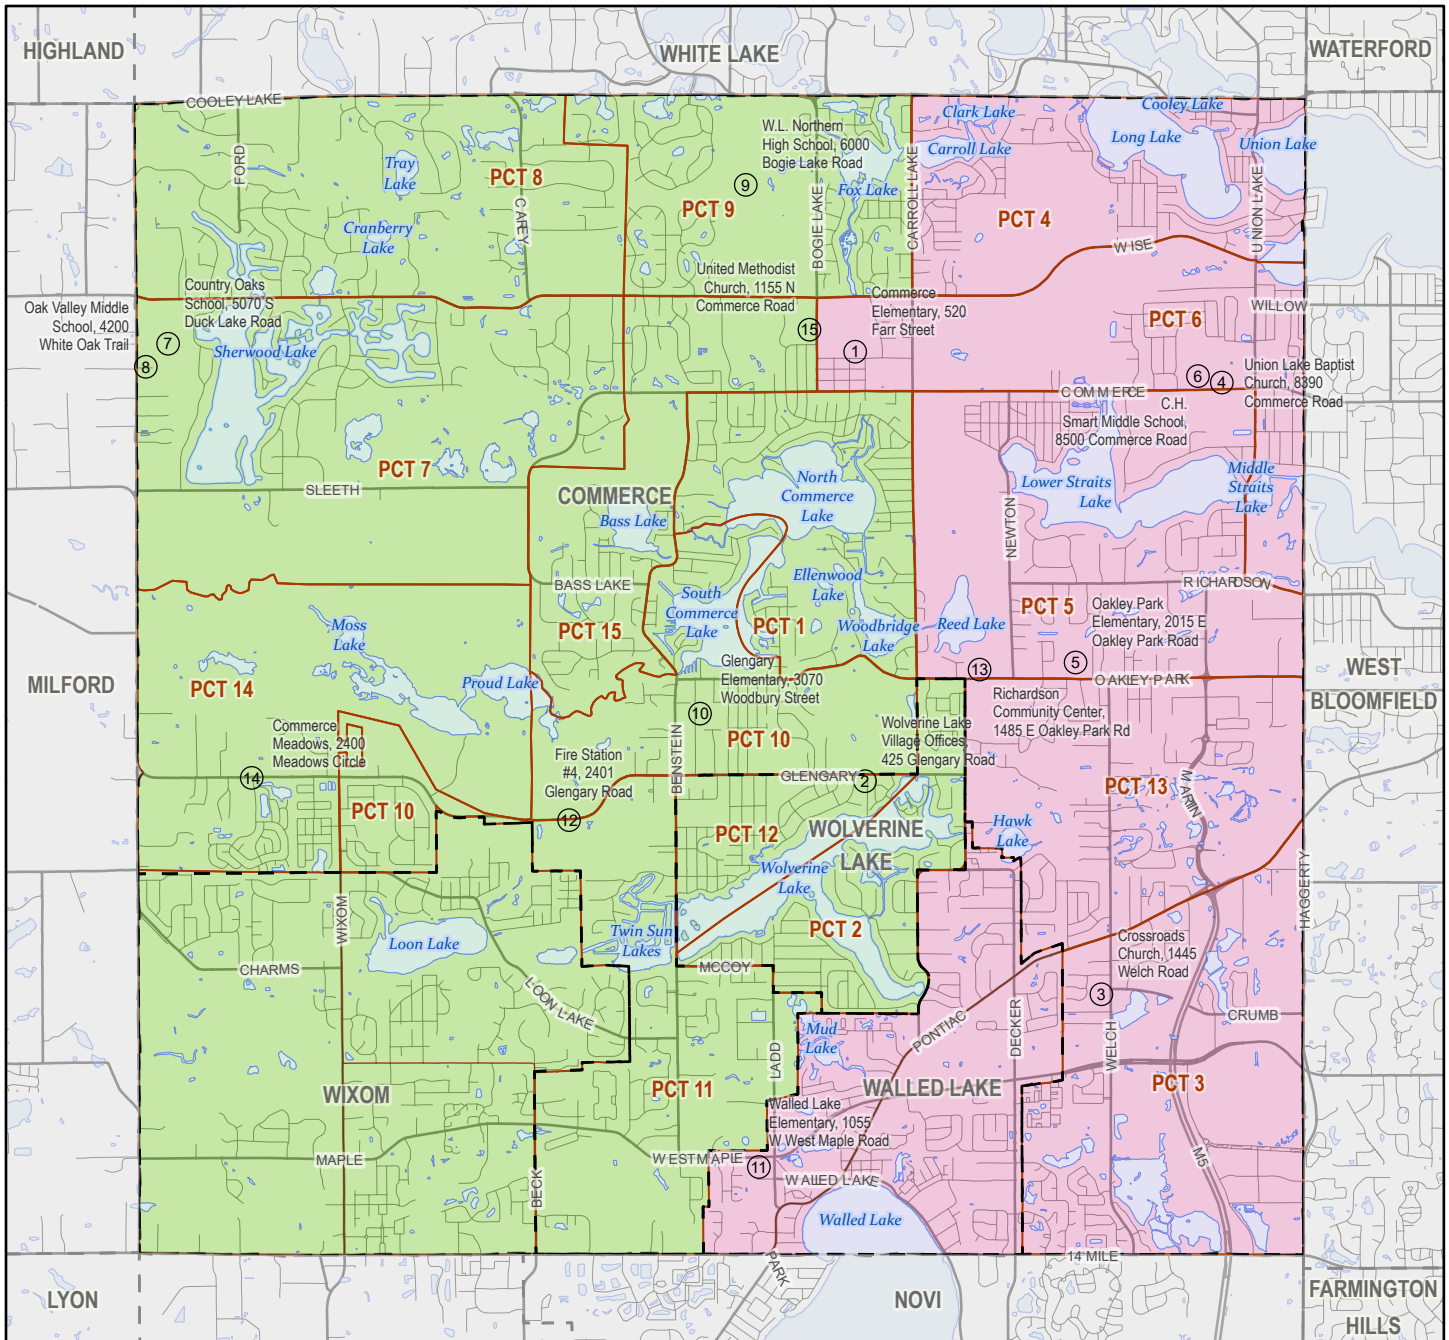

STATE SENATE
CHARTER TOWNSHIP OF COMMERCE
 VOTING PRECINCTS AND POLLING LOCATIONS
 OAKLAND COUNTY, MICHIGAN

Data Source: Redistricting Boundaries: Commerce Township. Lakes and Roads: Access Oakland.

- | | | | |
|-----------|--------------------|------------|-------|
| ○ | Polling Stations | — | Roads |
| ■ (Pink) | Senate District 13 | — (Thick) | Major |
| ■ (Green) | Senate District 23 | — (Thin) | Minor |
| ■ (Blue) | Lakes | — (Dashed) | State |